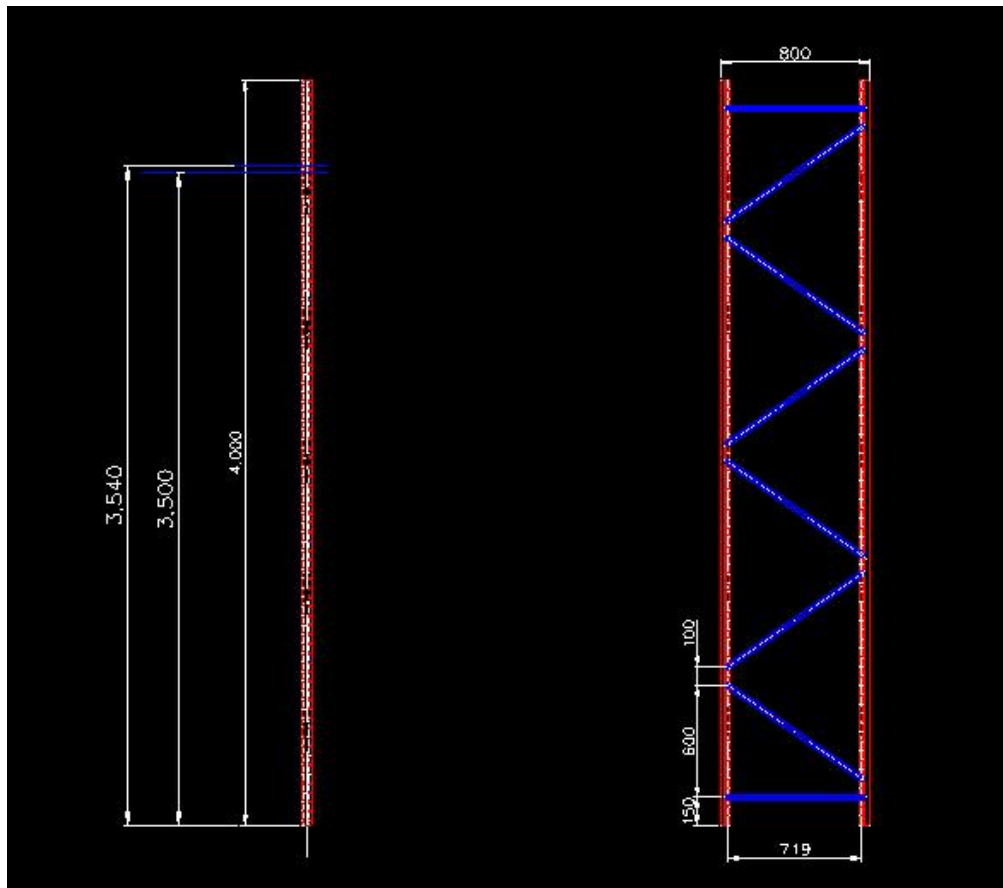

Mezzanine Floor Specification	Length(MM)	Width(MM)	Height(MM)	
	2000	1500	2500	High ste spr ele an
	2000	2000	3500	
	4000	3000	5000	
	6000	4000	6000	
Above is our common size, OEM available.				

Mezzanine floor upright

If you don't have any specification of the mezzanine floor you are looking for, Contact us. We offer a wide variety of rack supported mezzanines and design for free.