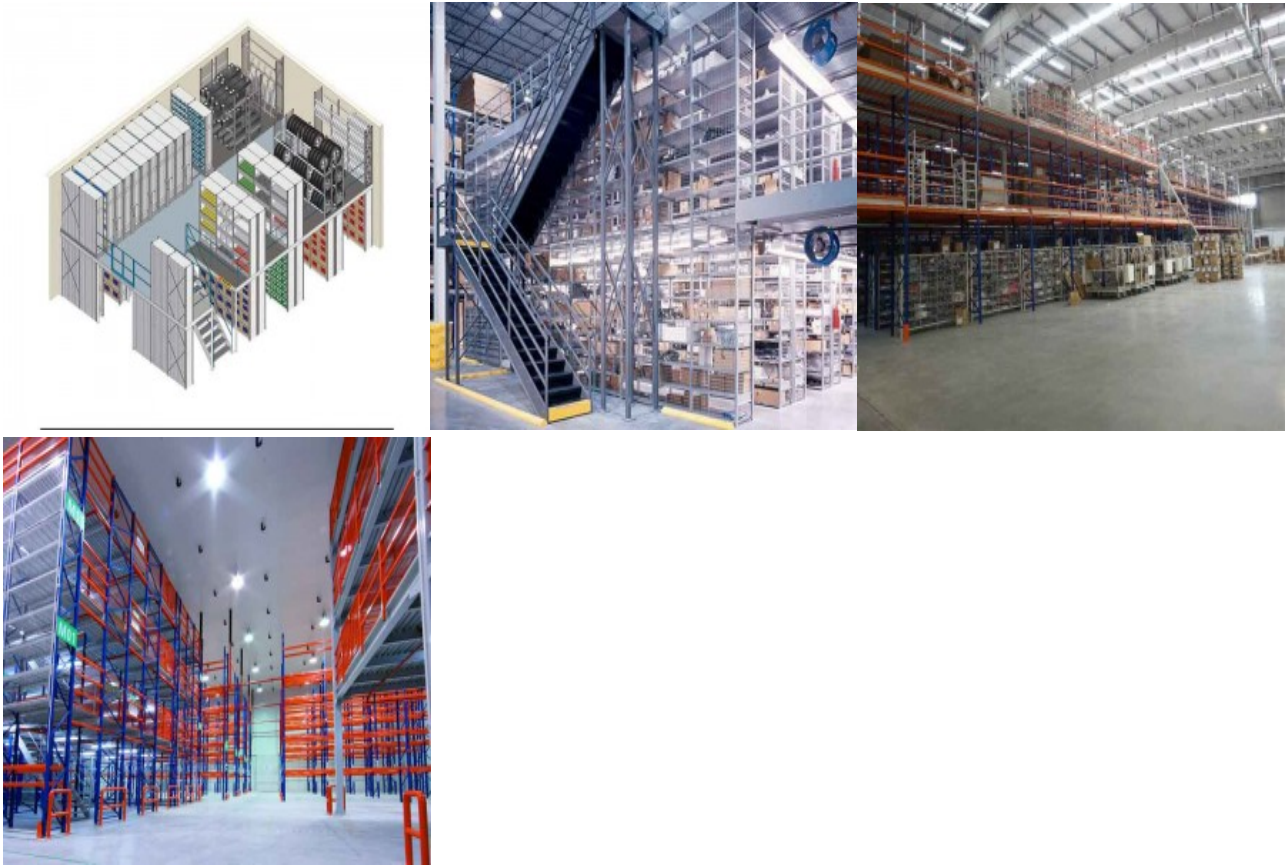

Heavy Duty Rack Supported Mezzanine Floor

Spieth rack supported mezzanine floors is a very practical way to use the space above racking. integrate pallet racking into the floor space below the mezzanine to support the above floor and the cargo on the mezzanine. Together with our mezzanine floor steel columns, the mezzanine floor is more secure, use multi level system, also maximize the warehouse area below.

[caption id="attachment_1274" align="alignnone" width="560"]

mezzanine

floor racking[/caption]

The Benefits of using Rack supported mezzanine:

- Mezzanine Flooring allow the entire operating elevation of the creating to become utilized in order to it's optimum through doubling the top region. This provides extra area for the small warehouse.
- Spieth Mezzanine Flooring offers free design to suit all kinds of clients requirement, perfectly match your warehouse storage.
- Mezzanine Flooring allows you to use in different many industry, warehouse, food industry, factory etc.
- Setting up the Mezzanine floor racking is actually the most affordable method of optimising your own current warehouse. Easy install without any special cost.
- Mezzanine flooring offer doubling your warehouse storage capacity, and don't even raising up your warehouse rent.
- Mezzanine flooring tend to be simple to set up, we offer up to 5 years guarantee (Except for the damage by the false operation) to protect your storage systems.