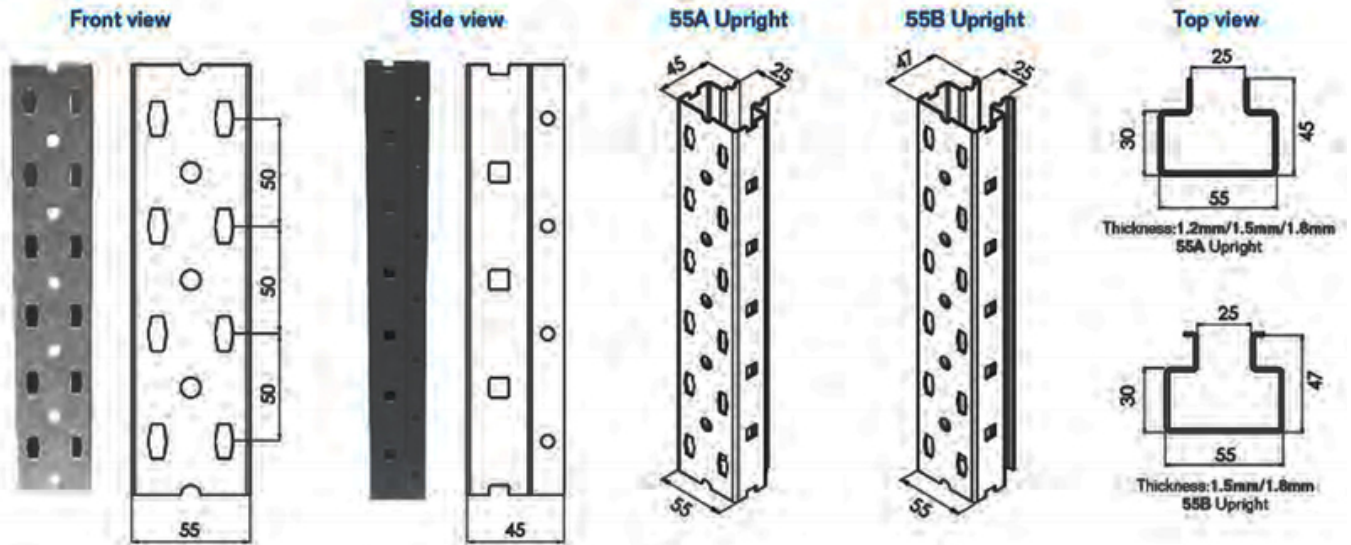

Uprights

Optional wire decking provides added safety and security, and can be used to store items not loaded on pallets. Additional accessories are available including Cross Bars for extra support, Dividers to keep contents organized, Row Spacers for uniform spacing of contents, and Wall Brackets for increased stability and safety.

Light duty Long Span Shelving Racks include floor plates and mounting hardware is available for permanent mounting to concrete floors.

Our Light duty Long Span Shelving Racks and Accessories are in stock and ready for immediate shipment in the whole world.