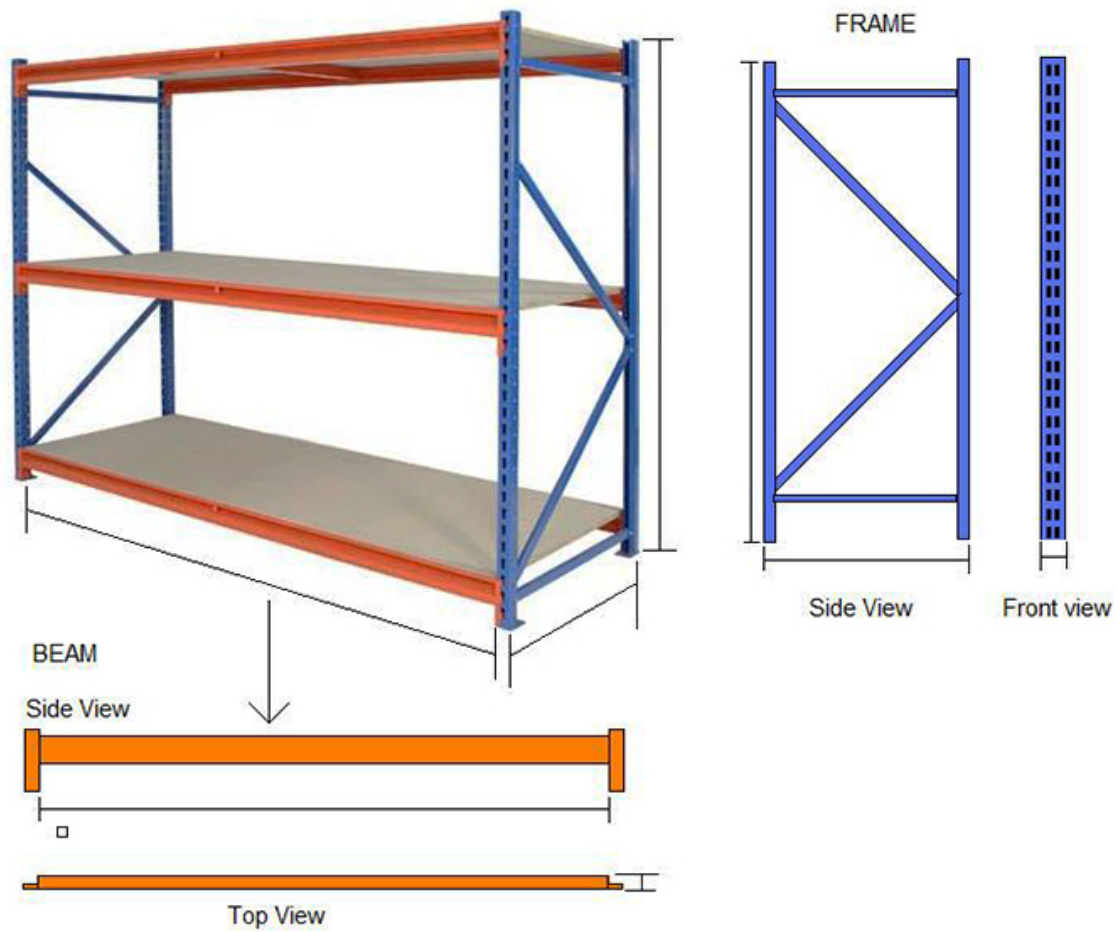

## Cheap price long span light duty shelving racks supply

Spieth Storage help maximize warehouse space with high-capacity storage for your shelving loads. Our [Light duty Long Span Shelving](#) Racks are made in the China, cheaper price than in USA include shipment.

With welded steel frames and steel beams that can hold up to 300KG per shelf. The two Shelf Starter Units come in a variety of sizes to fit your storage needs. Add-on units are available in compatible sizes, so you can increase your rack space as needed.

Assembly and set up is quick and easy with [boltless](#) assembly. Beams easily lock into place and are adjustable in 2" or 3" increments. Additional beams are available to customize your storage space.

## Uprights

Optional wire decking provides added safety and security, and can be used to store items not loaded on pallets. Additional accessories are available including Cross Bars for extra support, Dividers to keep contents organized, Row Spacers for uniform spacing of contents, and Wall Brackets for increased stability and safety.