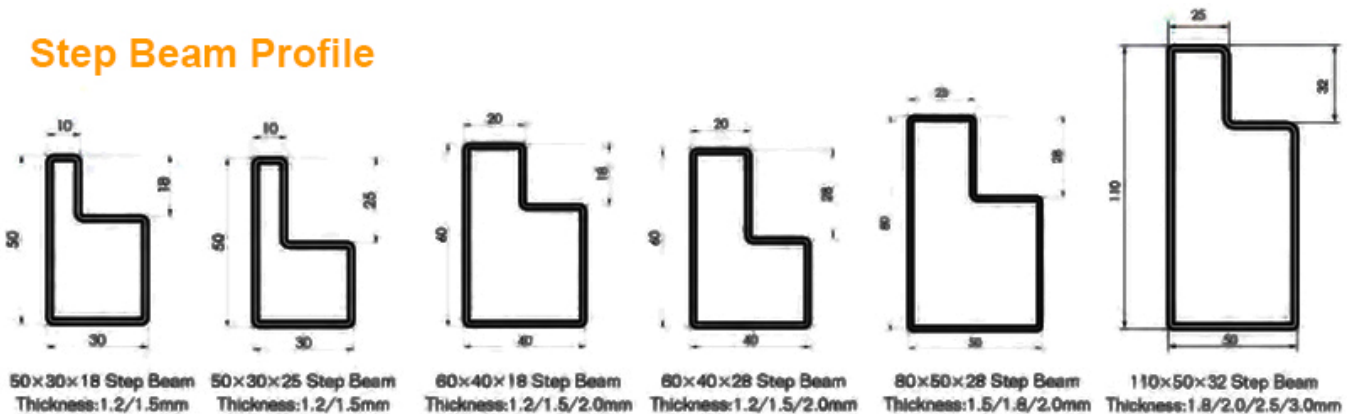

Step Beam Profile

Whatever your material storage needs are, you can rely on Spieth storage to have the solution.

Product

link : <https://www.spiethstorage.com/cheap-price-long-span-light-duty-shelving-racks-supply/>